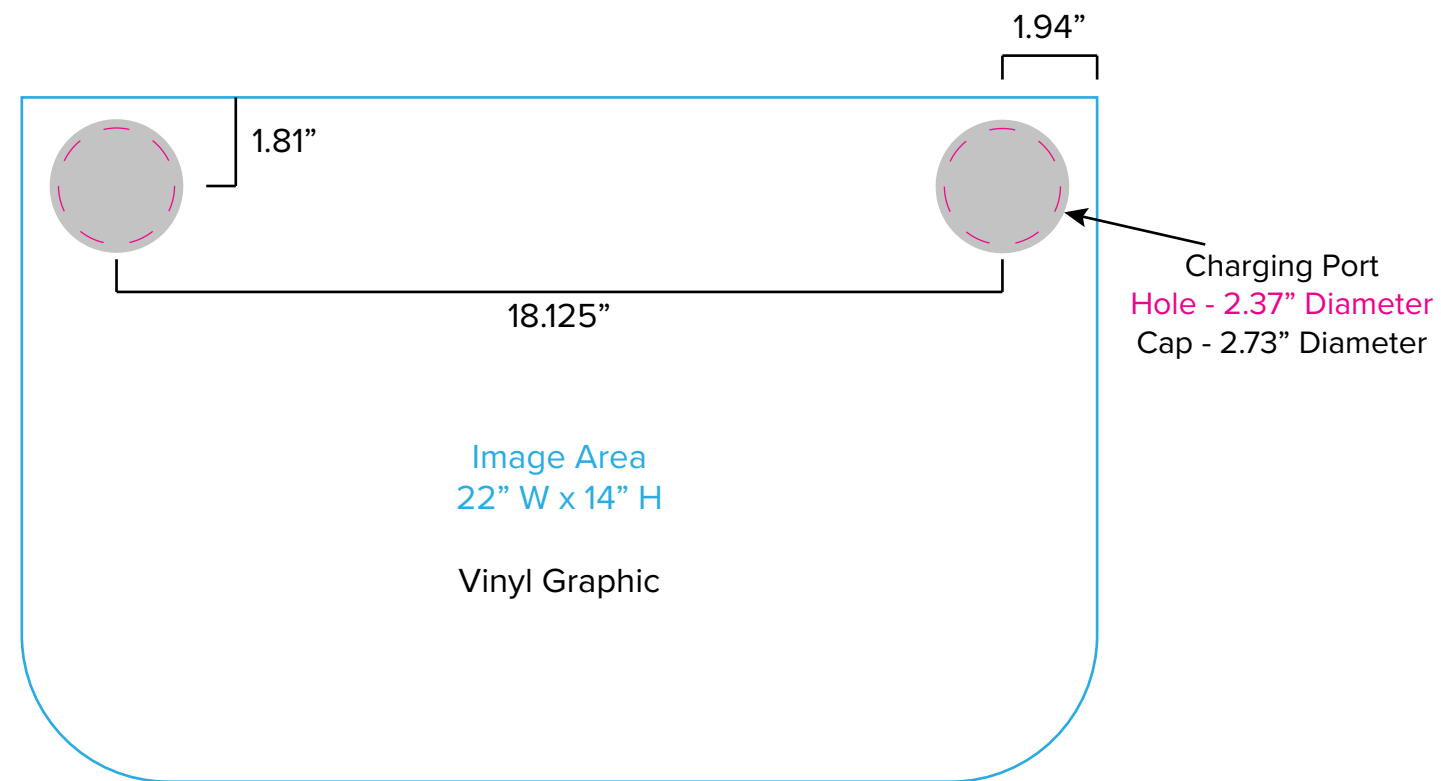

Graphic Template
10 x 10 Inline Exhibit
Backwall with Flat, Rectangular Panel – SEG Fabric Graphic

NOTE: All Raster Art (jpg, tiff,psd, png, etc.) must be at least 100 dpi at print size.
Standard kits are often customized. Please check with Customer Service to ensure that this template matches your specific job.

Graphic Template

Backwall Workstation Countertop – Vinyl Graphics

Graphics **NOT** included in base price. Please request pricing.

NOTE: All Raster Art (jpg, tiff,psd, png, etc.) must be at least 100 dpi at print size.
Standard kits are often customized. Please check with Customer Service to ensure that this template matches your specific job.